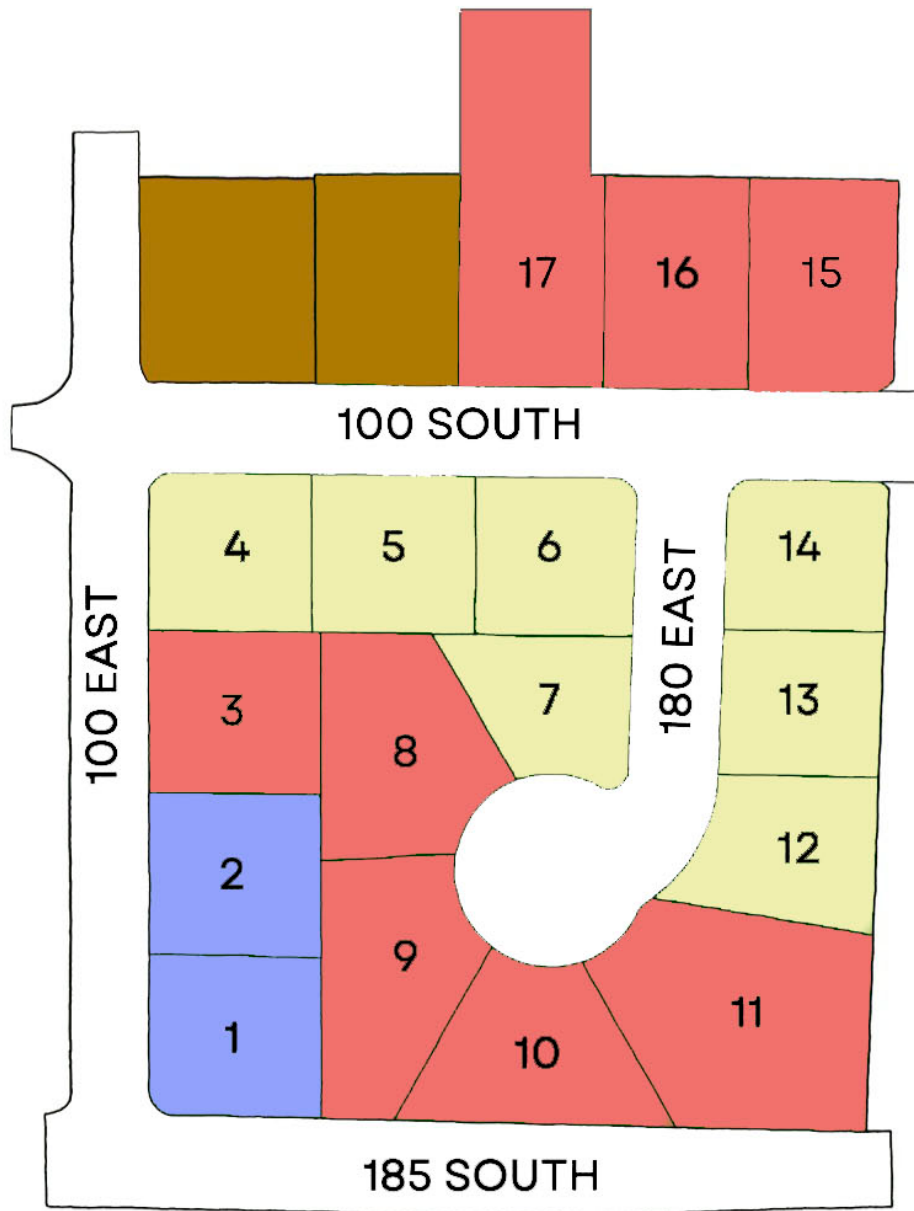

HILLWOOD  
HOMES

# Bonner Meadows - Midway

-  Model Home
-  Available Lot
-  Spec
-  Sold

385-275-3133  
Hillwoodhomes.com