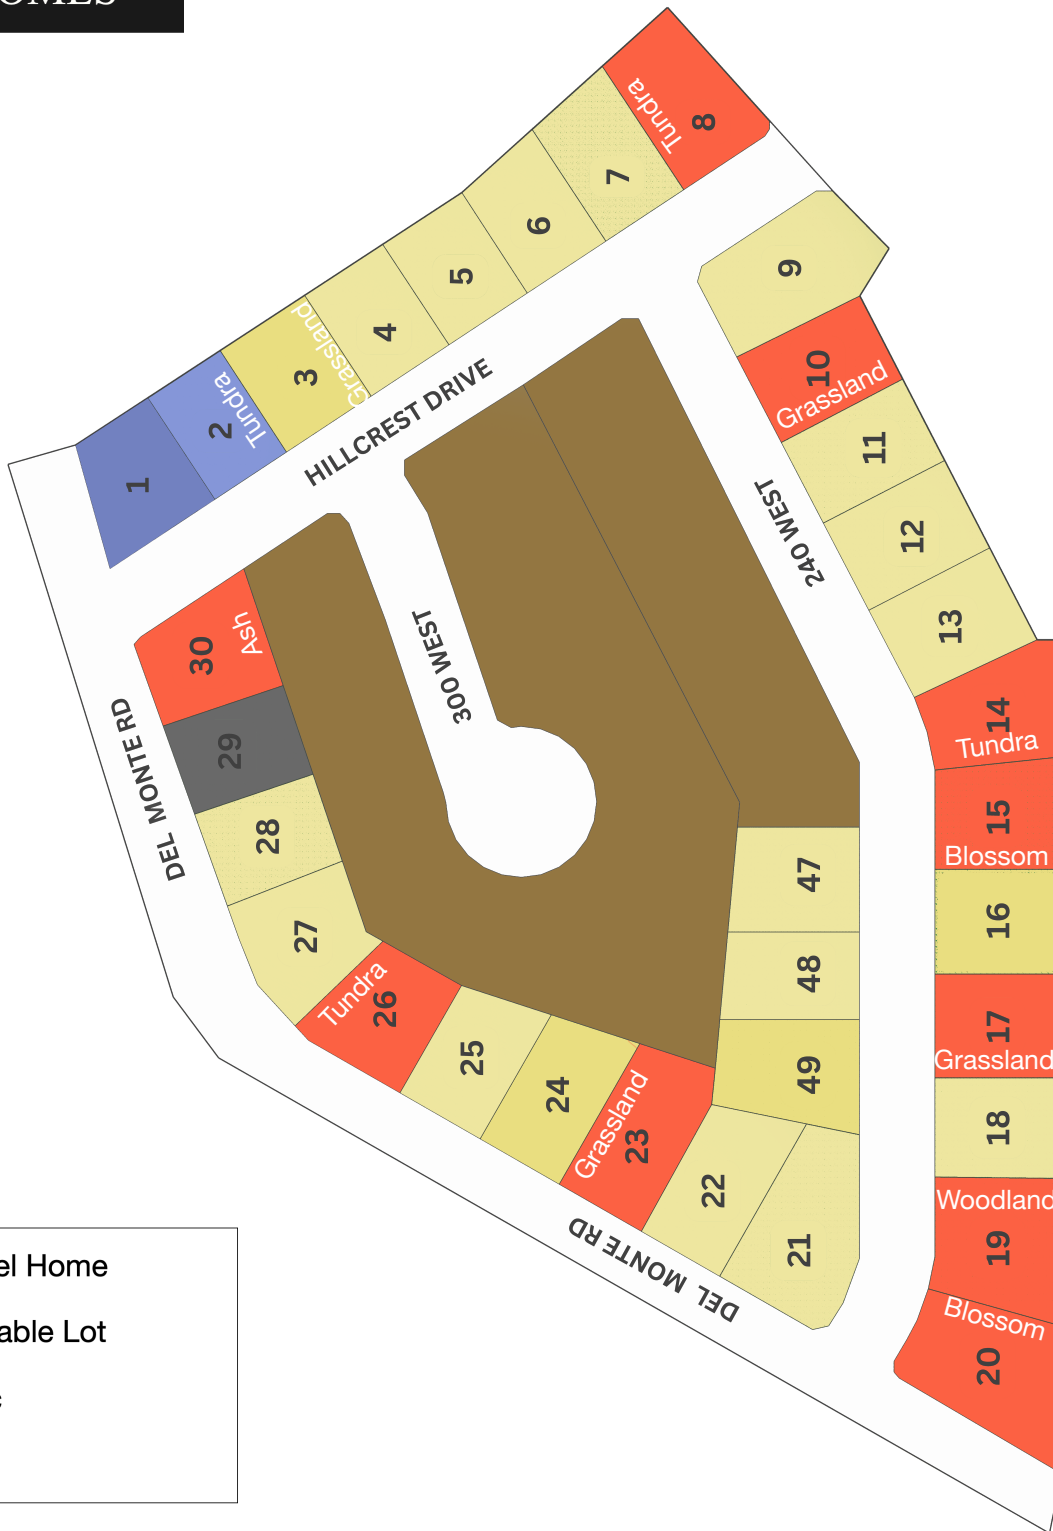

HILLWOOD
HOMES

Skye Meadows - Spanish Fork

-  Model Home
-  Available Lot
-  Spec
-  Sold

801.917.2837
Hillwoodhomes.com