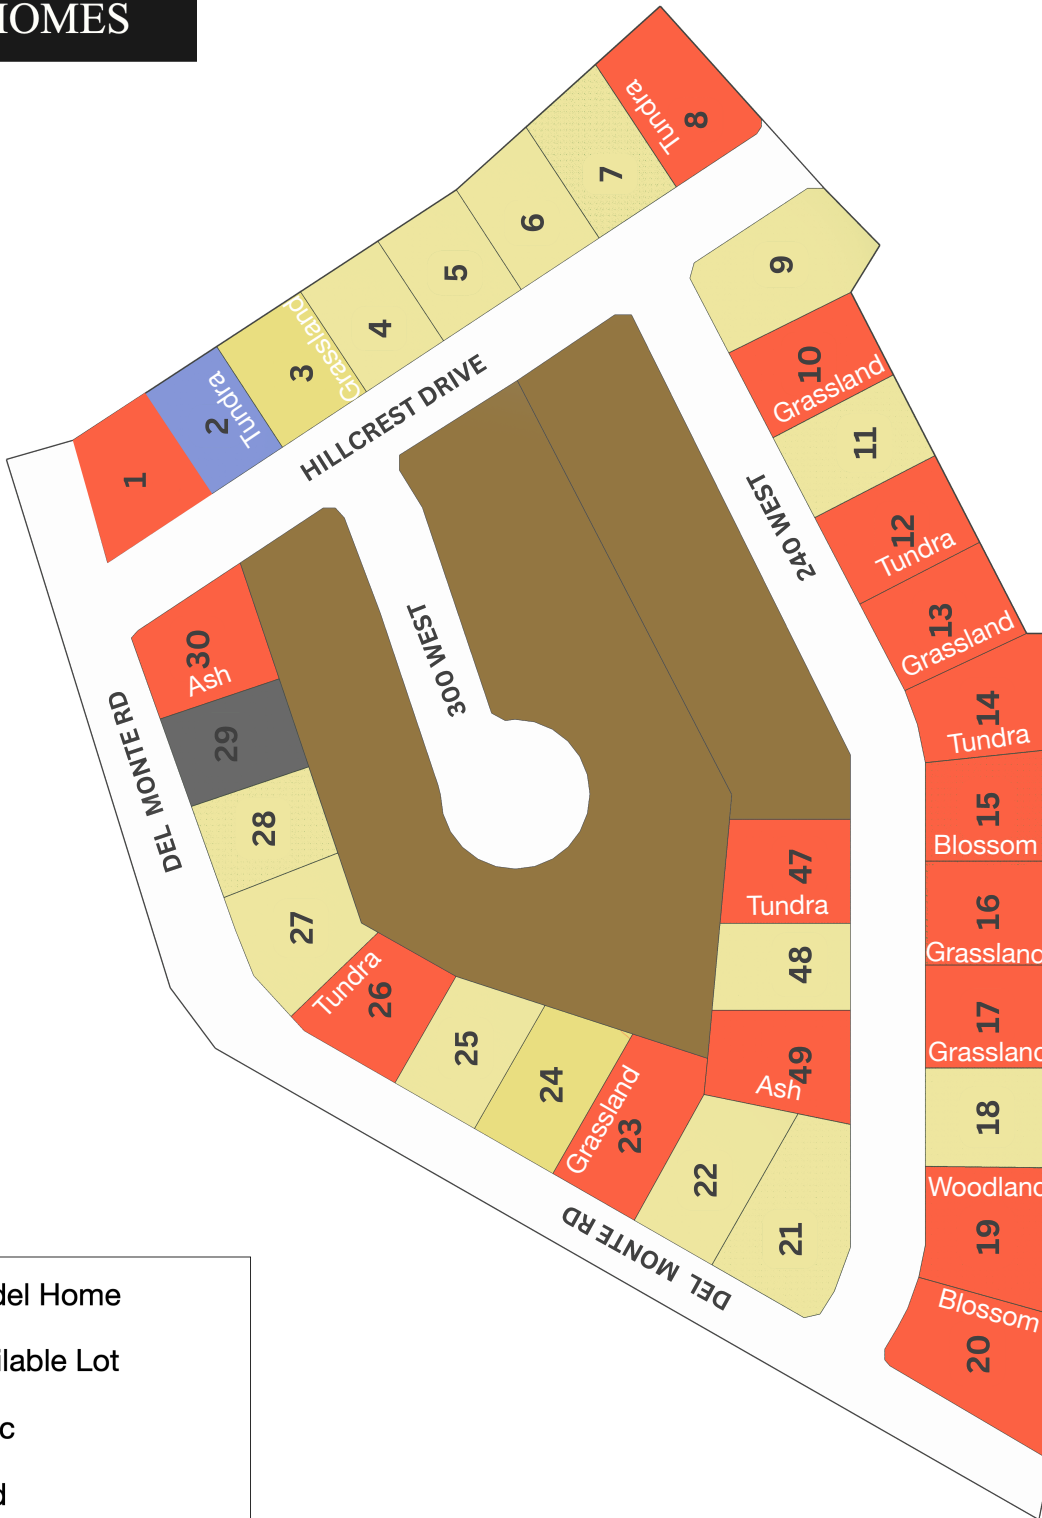

HILLWOOD
HOMES

Skye Meadows - Spanish Fork

-  Model Home
-  Available Lot
-  Spec
-  Sold

385-275-3133
Hillwoodhomes.com