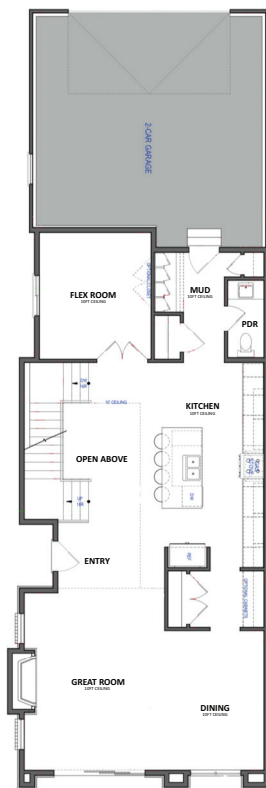

BEECHWOOD VILLA

3,568 SQ FT

5 BEDROOMS

4.5 BATHROOMS

2 CAR GARAGE

10' Main Floor 9' Ceilings on
Basement and 2nd floor

HILLWOOD HOMES

801.917.2837
HillwoodHomes.com

Hillwood Homes reserves the right to change floor plans, features, elevations, prices, materials and specification with notice at any time. All square footages and measurements are approximate. Please talk to your sales Agent for more information.

opt. finished basement
1,238 sq ft

main floor
1,238 sq ft

upper floor
1,092 sq ft