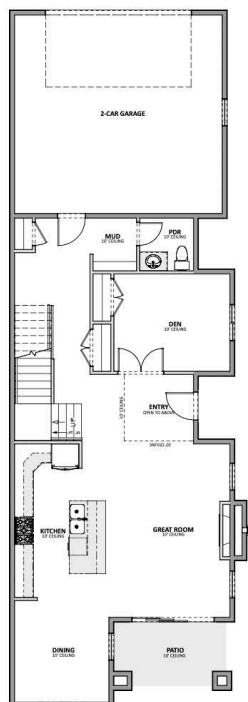

CYPRUS VILLA

3,657 SQ FT

5 BEDROOMS

5 BATHROOMS

2 CAR GARAGE

10' Main Floor 9' Ceilings
on Basement and 2nd floor

**HILLWOOD
HOMES**

801.917.2837
HillwoodHomes.com

opt. finished basement
1,160 sq ft

main floor
1,160 sq ft

upper floor
1,337 sq ft