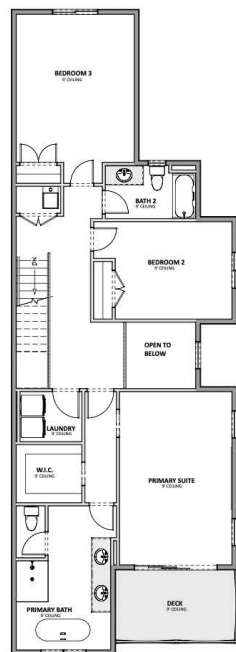

CYPRUS VILLA

3,657 SQ FT

5 BEDROOMS

5 BATHROOMS

2 CAR GARAGE

10' Main Floor 9' Ceilings
on Basement and 2nd floor

**HILLWOOD
HOMES**

801.917.2837
HillwoodHomes.com

Hillwood Homes reserves the right to change floor plans, features, elevations, prices, materials and specification with notice at any time. All square footages and measurements are approximate. Please talk to your sales Agent for more information.

opt. finished basement
1,160 sq ft

main floor
1,160 sq ft

upper floor
1,337 sq ft