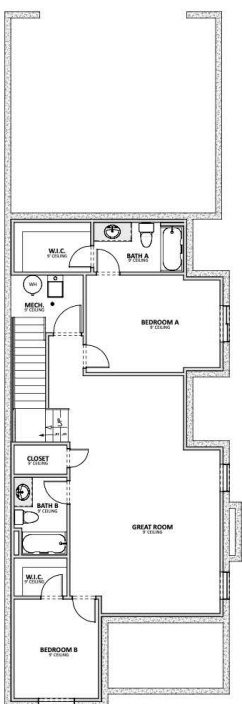

CYPRUS VILLA

3,657 SQ FT

5 BEDROOMS

5 BATHROOMS

2 CAR GARAGE

10' Main Floor 9' Ceilings
on Basement and 2nd floor

**HILLWOOD
HOMES**

801.917.2837
HillwoodHomes.com

opt. finished basement
1,160 sq ft

main floor
1,160 sq ft

upper floor
1,337 sq ft