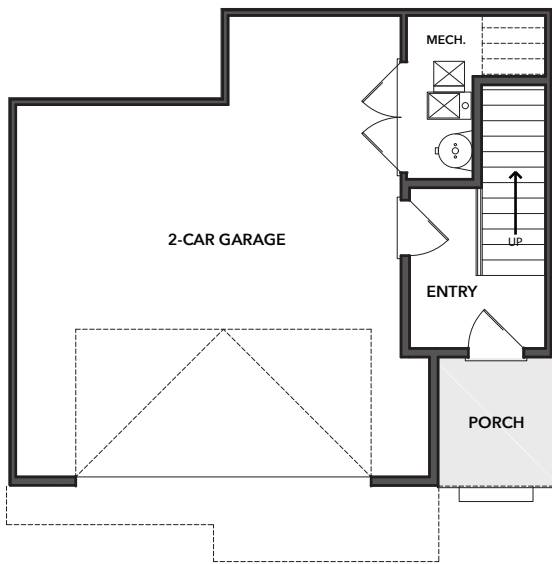

THE BLUEBELL

2,155 Sq. Ft. | 3 Bed | 3.5 Bath
Media Room | Deck | 2-Car Garage + Storage

GROUND LEVEL

UPPER LEVEL

BUILT BY HILLWOOD HOMES

Images provided are solely for illustrative purposes and may not accurately represent the final construction of the home. Floor plans, property features, and finishes may vary based upon plans and specifications and are not guaranteed. Layout and finishes for completed construction may vary from those contained in the renderings and plans. The specific features, floor plans, square footage, dimensions and design elements in the home are subject to change or substitution at the discretion of the Seller until such time as a final purchase contract is entered into between a buyer and seller.