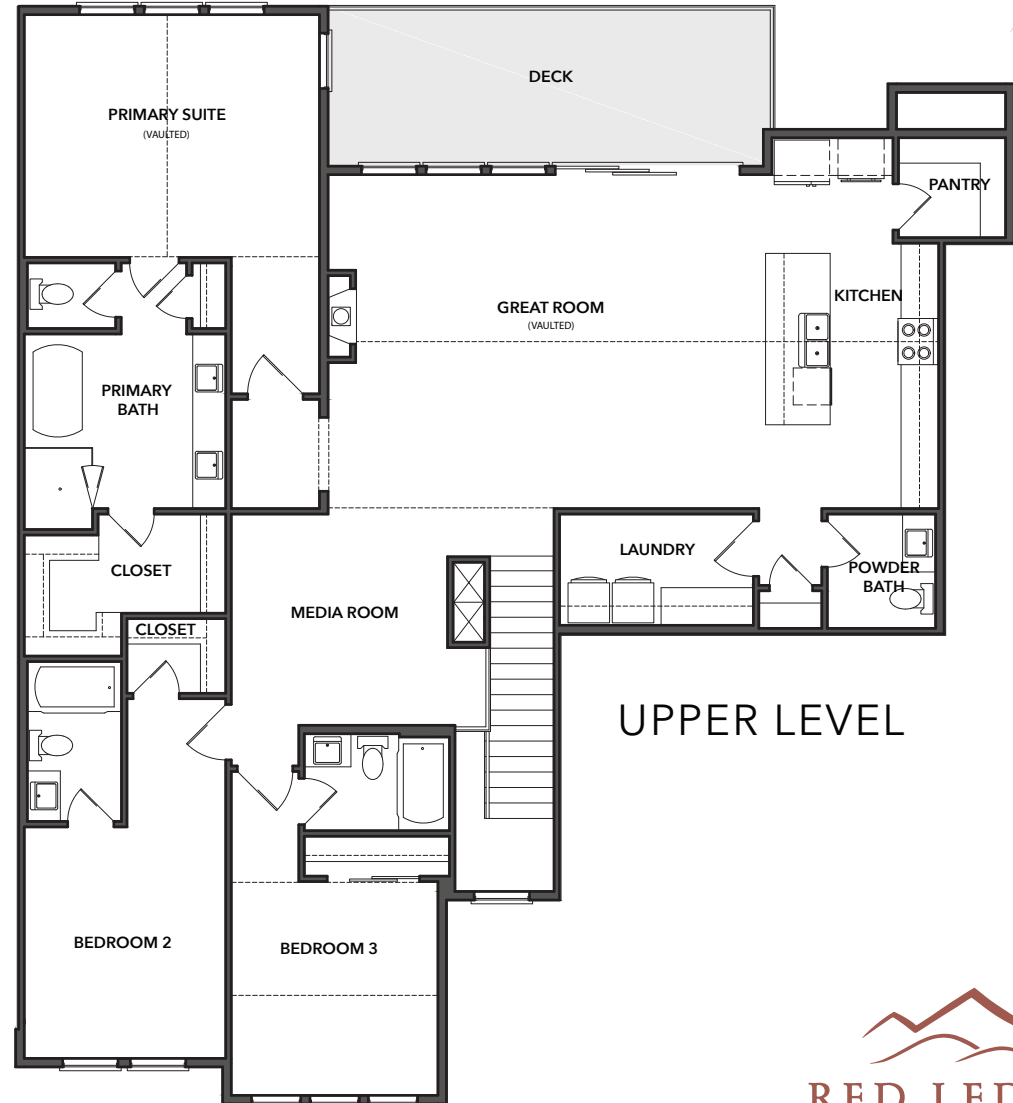

THE BLUEBELL

2,155 Sq. Ft. | 3 Bed | 3.5 Bath
Media Room | Deck | 2-Car Garage + Storage

GROUND LEVEL

UPPER LEVEL

BUILT BY HILLWOOD HOMES

Images provided are solely for illustrative purposes and may not accurately represent the final construction of the home. Floor plans, property features, and finishes may vary based upon plans and specifications and are not guaranteed. Layout and finishes for completed construction may vary from those contained in the renderings and plans. The specific features, floor plans, square footage, dimensions and design elements in the home are subject to change or substitution at the discretion of the Seller until such time as a final purchase contract is entered into between a buyer and seller.