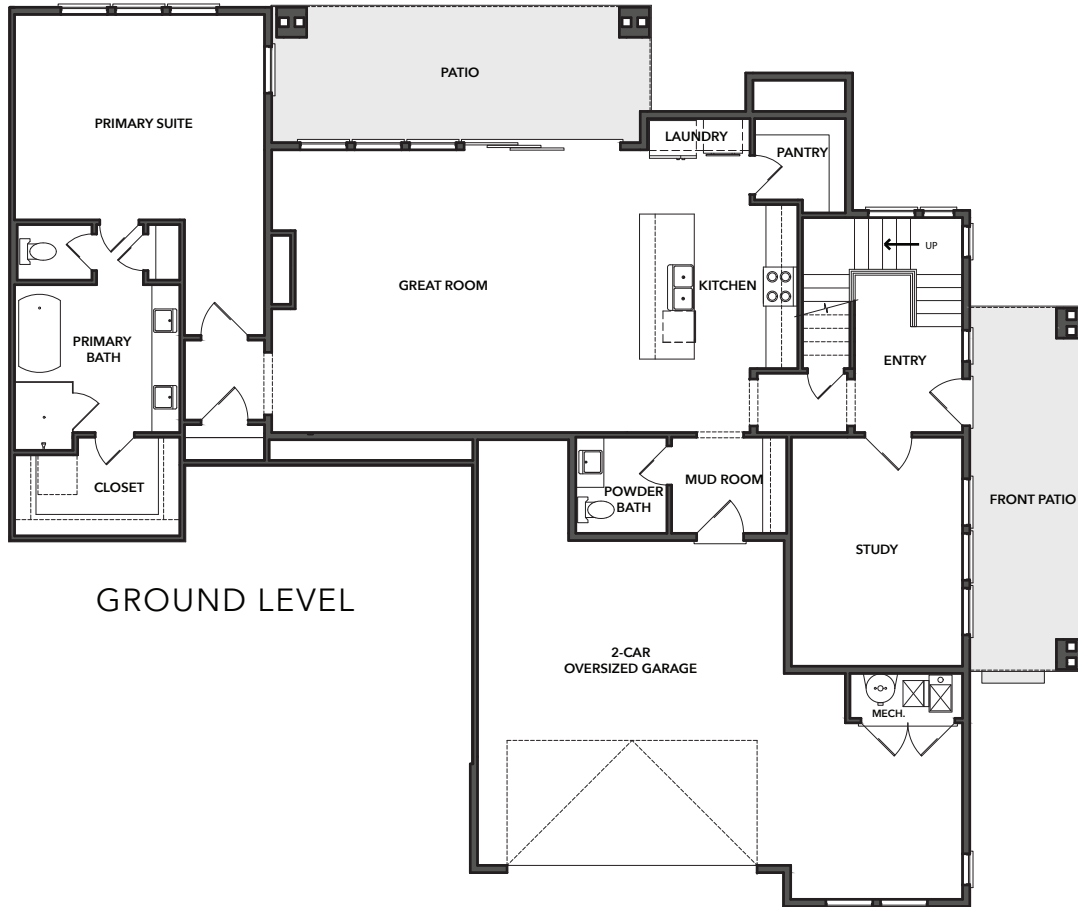

# THE IRIS

2,544 Sq. Ft. | 3 Bed | 3.5 Bath  
 Media Room | Study | Two Patios | 2-Car Garage + Storage

**BUILT BY HILLWOOD HOMES**

*Images provided are solely for illustrative purposes and may not accurately represent the final construction of the home. Floor plans, property features, and finishes may vary based upon plans and specifications and are not guaranteed. Layout and finishes for completed construction may vary from those contained in the renderings and plans. The specific features, floor plans, square footage, dimensions and design elements in the home are subject to change or substitution at the discretion of the Seller until such time as a final purchase contract is entered into between a buyer and seller.*