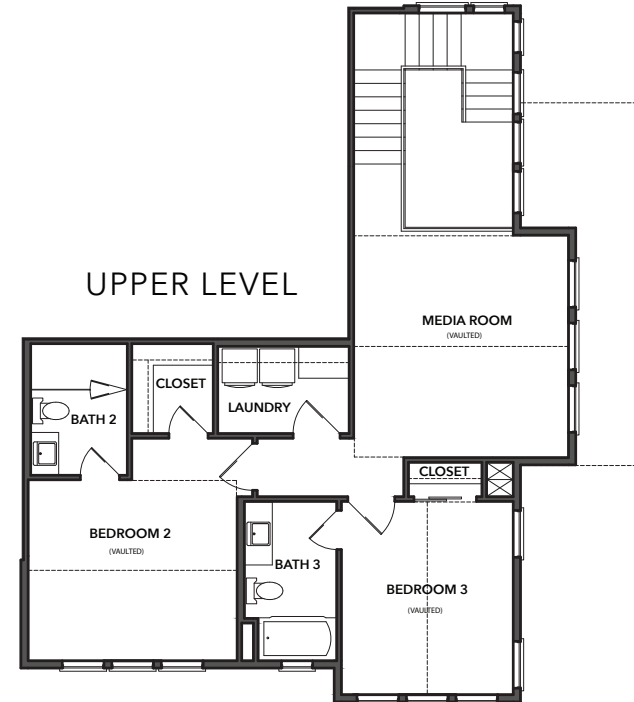

# THE IRIS

2,544 Sq. Ft. | 3 Bed | 3.5 Bath  
 Media Room | Study | Two Patios | 2-Car Garage + Storage

**BUILT BY HILLWOOD HOMES**

*Images provided are solely for illustrative purposes and may not accurately represent the final construction of the home. Floor plans, property features, and finishes may vary based upon plans and specifications and are not guaranteed. Layout and finishes for completed construction may vary from those contained in the renderings and plans. The specific features, floor plans, square footage, dimensions and design elements in the home are subject to change or substitution at the discretion of the Seller until such time as a final purchase contract is entered into between a buyer and seller.*