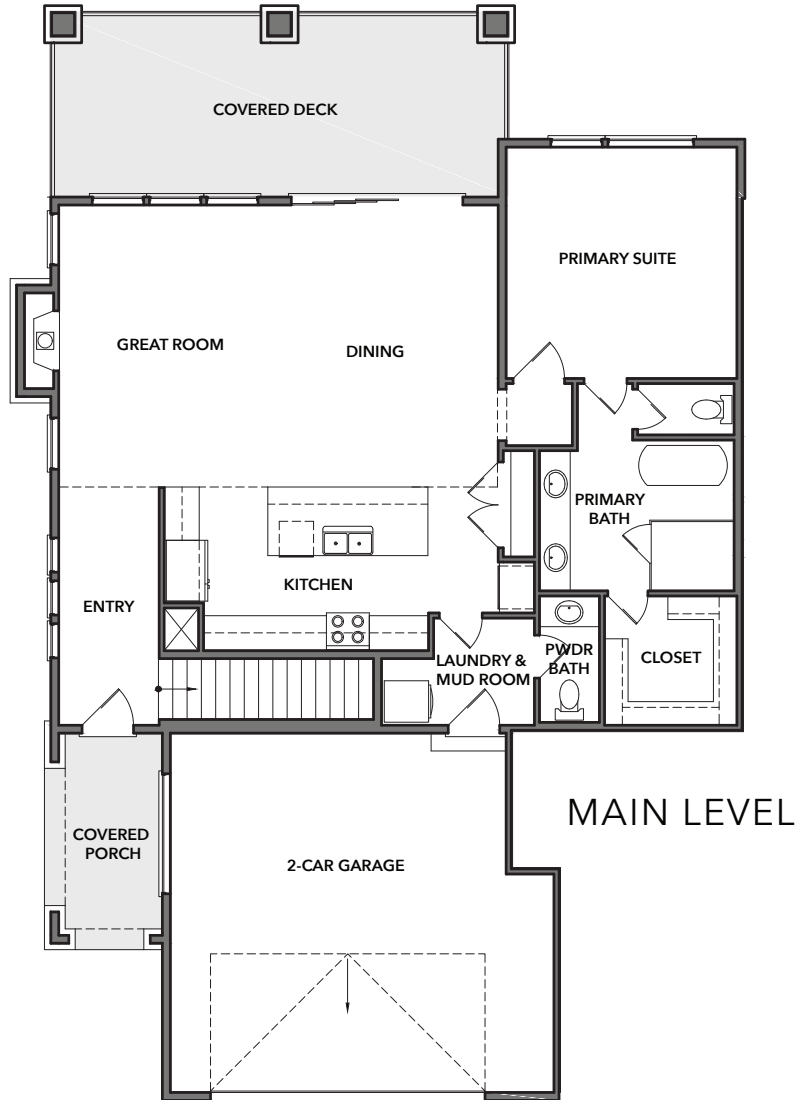

# THE SNOWBERRY

2,611 Sq. Ft. | 3 Bed | 2.5 Bath  
2 Patios | 2-Car Garage + Storage

## BUILT BY HILLWOOD HOMES

Images provided are solely for illustrative purposes and may not accurately represent the final construction of the home. Floor plans, property features, and finishes may vary based upon plans and specifications and are not guaranteed. Layout and finishes for completed construction may vary from those contained in the renderings and plans. The specific features, floor plans, square footage, dimensions and design elements in the home are subject to change or substitution at the discretion of the Seller until such time as a final purchase contract is entered into between a buyer and seller.