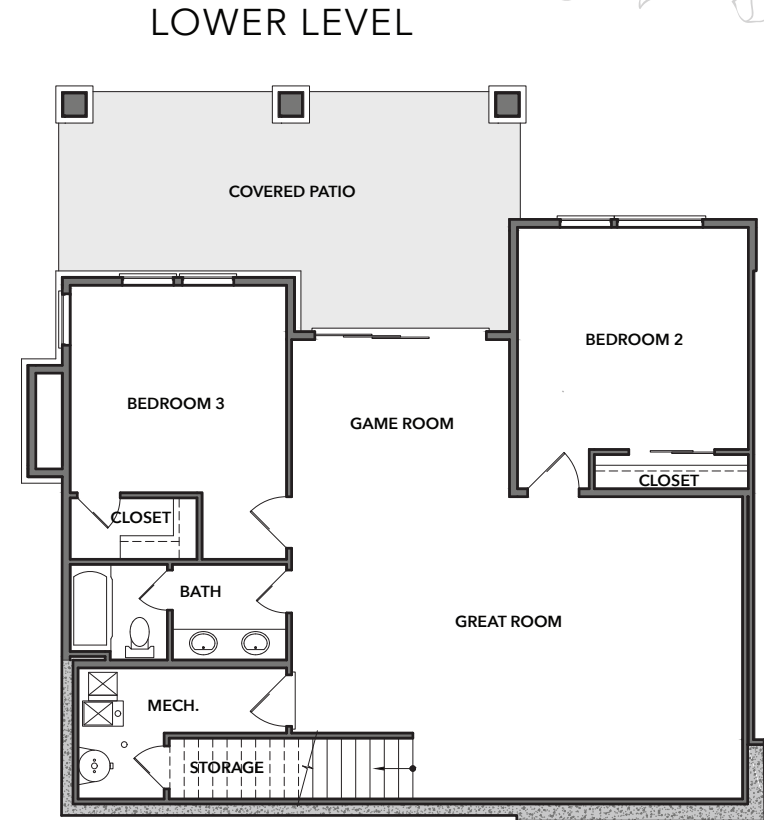

# THE SNOWBERRY

2,611 Sq. Ft. | 3 Bed | 2.5 Bath  
2 Patios | 2-Car Garage + Storage

## BUILT BY HILLWOOD HOMES

Images provided are solely for illustrative purposes and may not accurately represent the final construction of the home. Floor plans, property features, and finishes may vary based upon plans and specifications and are not guaranteed. Layout and finishes for completed construction may vary from those contained in the renderings and plans. The specific features, floor plans, square footage, dimensions and design elements in the home are subject to change or substitution at the discretion of the Seller until such time as a final purchase contract is entered into between a buyer and seller.