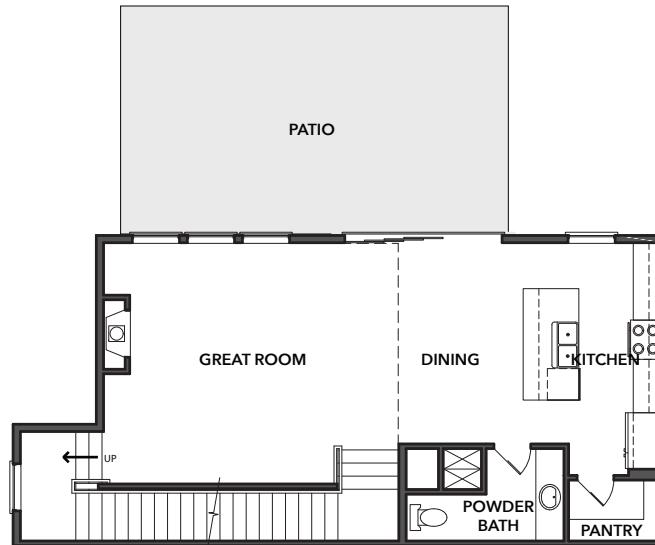

THE WOODRUFF

2,855 Sq. Ft. | 4 Bed | 4.5 Bath
Media Room | 2 Patios + Deck | 2-Car Garage + Storage

GROUND LEVEL

UPPER LEVEL

MAIN LEVEL

BUILT BY HILLWOOD HOMES

Images provided are solely for illustrative purposes and may not accurately represent the final construction of the home. Floor plans, property features, and finishes may vary based upon plans and specifications and are not guaranteed. Layout and finishes for completed construction may vary from those contained in the renderings and plans. The specific features, floor plans, square footage, dimensions and design elements in the home are subject to change or substitution at the discretion of the Seller until such time as a final purchase contract is entered into between a buyer and seller.