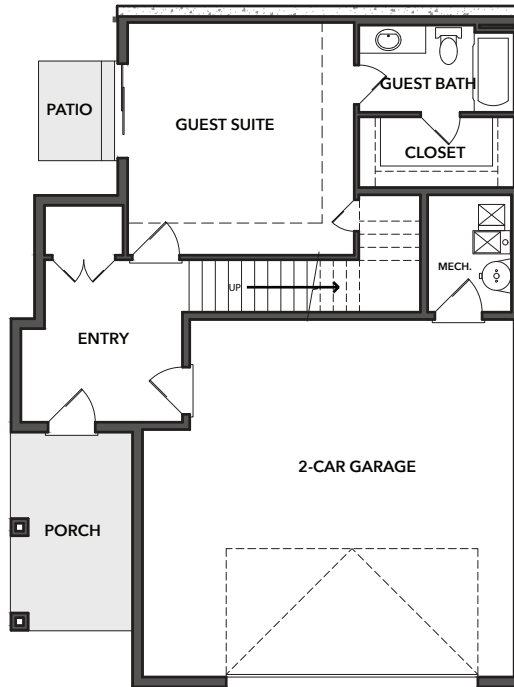

THE WOODRUFF

2,855 Sq. Ft. | 4 Bed | 4.5 Bath
Media Room | 2 Patios + Deck | 2-Car Garage + Storage

GROUND LEVEL

UPPER LEVEL

MAIN LEVEL

BUILT BY HILLWOOD HOMES

Images provided are solely for illustrative purposes and may not accurately represent the final construction of the home. Floor plans, property features, and finishes may vary based upon plans and specifications and are not guaranteed. Layout and finishes for completed construction may vary from those contained in the renderings and plans. The specific features, floor plans, square footage, dimensions and design elements in the home are subject to change or substitution at the discretion of the Seller until such time as a final purchase contract is entered into between a buyer and seller.